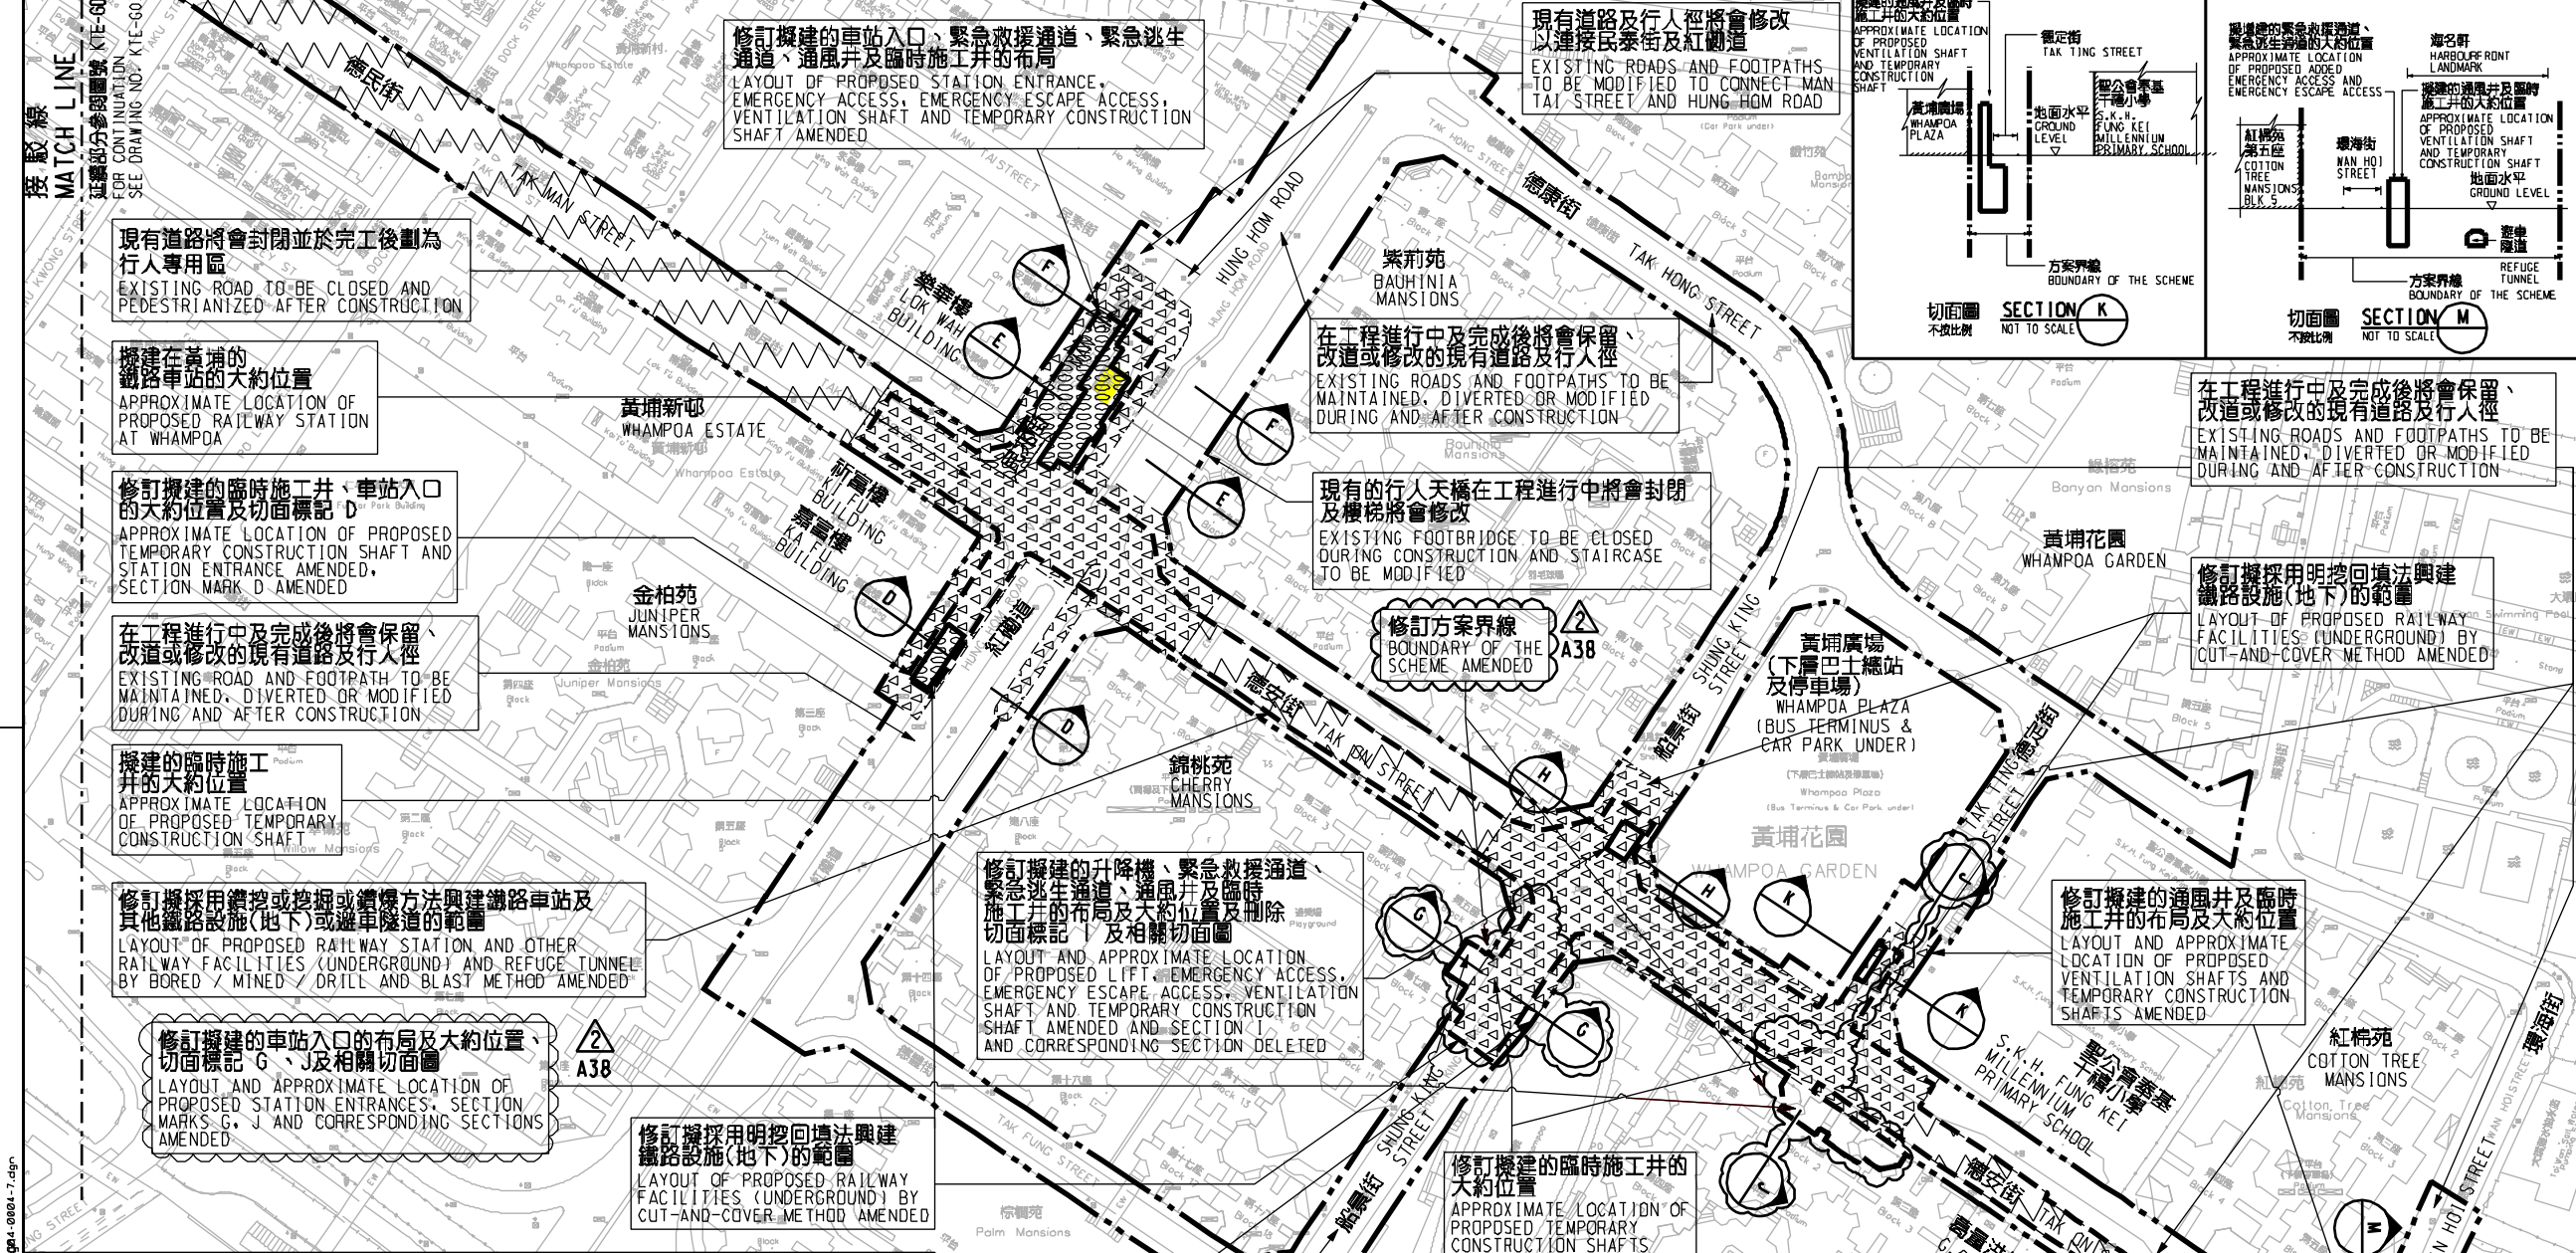

一般說明 GENERAL NOTES
1. 有關一般說明參閱圖號 KTE - G01.
FOR GENERAL NOTES, REFER TO DRAWING NO. KTE - G01.

修訂表 TABLE OF AMENDMENTS

號次 REV.	日期 DATE	修訂 BY	核實 SUB.	用途 APP.	說明 DESCRIPTION

SIGNED
18/10/2016
王達光 STEPHEN WONG
路政署 鐵路拓展處
鐵路發展部 1-3
RAILWAYS DEPARTMENT
RAILWAY DEVELOPMENT OFFICE

鐵路條例 (第519章)
觀塘線綫段
永久改動橫跨紅磡道並連接至黃埔花園紫荊苑的行人天橋樓梯
RAILWAYS ORDNANCE (CHAPTER 519)
KWUN TONG LINE EXTENSION
PERMANENT ALTERATION OF A STAIRCASE OF THE FOOTBRIDGE ACROSS HUNG HOM ROAD CONNECTING TO BAUHINIA MANSIONS OF WHAMPOA GARDEN

圖號 DRAWING NO. KTE/G04/0004/7
比例 SCALE 1:1000 (A1)
或如顯示 AS SHOWN

香港特別行政區政府
THE GOVERNMENT OF THE HONG KONG
SPECIAL ADMINISTRATIVE REGION
路政署
HIGHWAYS DEPARTMENT
鐵路拓展處
RAILWAY DEVELOPMENT OFFICE